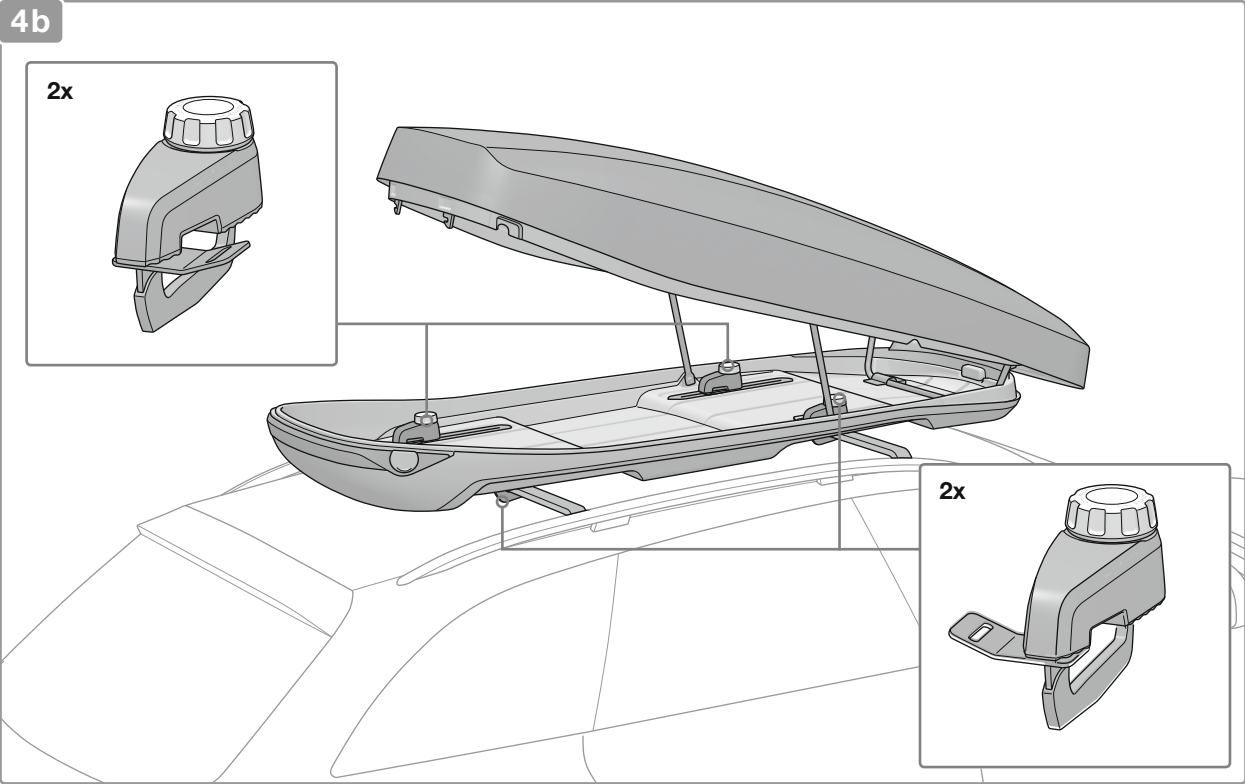

PACKLINE®

Packline NX Twin
Packline NX Twin XL
Packline NX Traveller

Made for Norwegian
Adventures

i

130

max. 75kg

max. 95 mm

min. 23 mm
max. 35 mm

min. 23 mm
max. 35 mm

7

8

Made for Norwegian Adventures

packline.no

packline.se

packline-roofbox.com