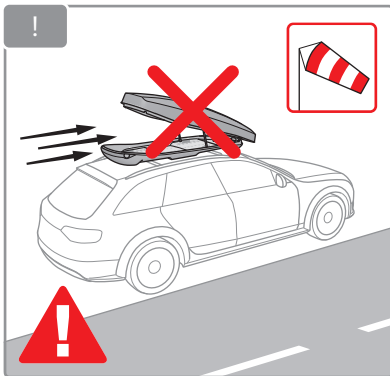

min. 23 mm
max. 35 mm

7

8

Made for Norwegian Adventures

packline.no

packline.se

packline-roofbox.com