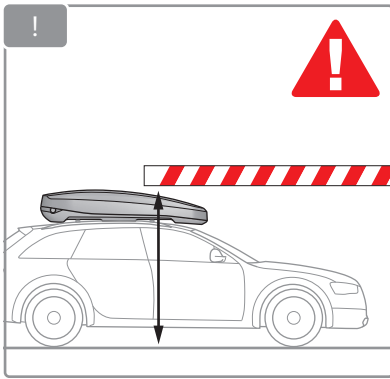

min. 23 mm
max. 35 mm

7

8

Made for Norwegian Adventures

packline.no

packline.se

packline-roofbox.com