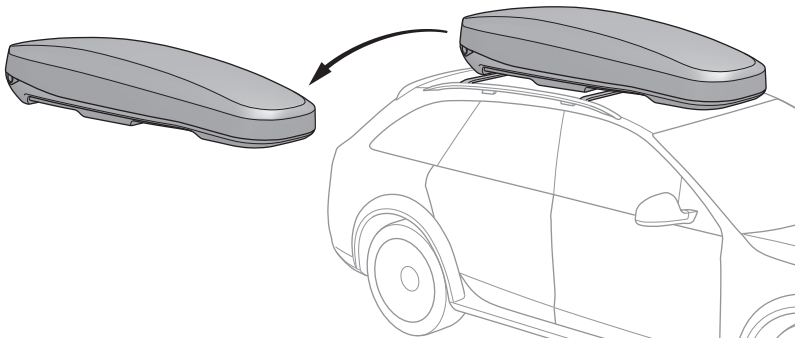

min. 23 mm
max. 35 mm

7

8

Made for Norwegian Adventures

packline.no

packline.se

packline-roofbox.com