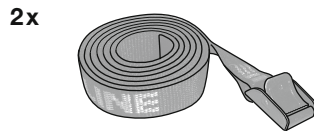

PACKLINE®

Packline NX Twin
Packline NX Twin XL
Packline NX Traveller

Made for Norwegian
Adventures

i

130

max. 75kg

max. 95 mm

min. 23 mm
max. 35 mm