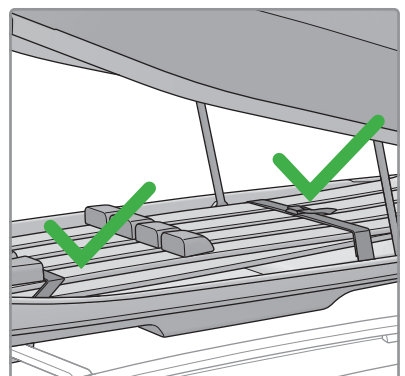

min. 23 mm
max. 35 mm

7

8

Made for Norwegian Adventures

packline.no

packline.se

packline-roofbox.com