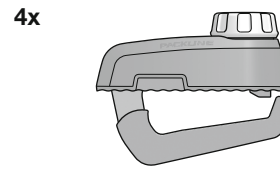

PACKLINE®

Packline NX Twin
Packline NX Twin XL
Packline NX Traveller

Made for Norwegian
Adventures

i

130

max. 75kg

max. 95 mm

min. 23 mm
max. 35 mm