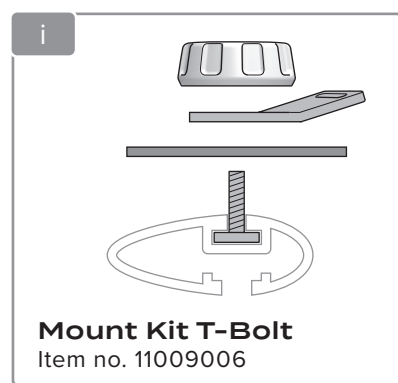

min. 23 mm
max. 35 mm

7

8

Made for Norwegian Adventures

packline.no

packline.se

packline-roofbox.com