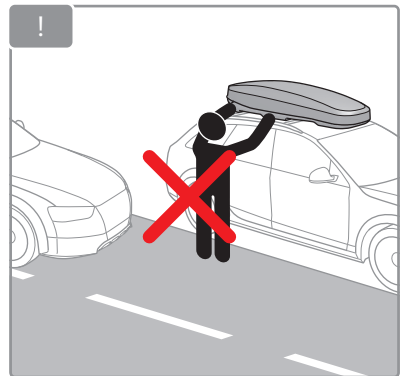

min. 23 mm
max. 35 mm

7

8

Made for Norwegian Adventures

packline.no

packline.se

packline-roofbox.com