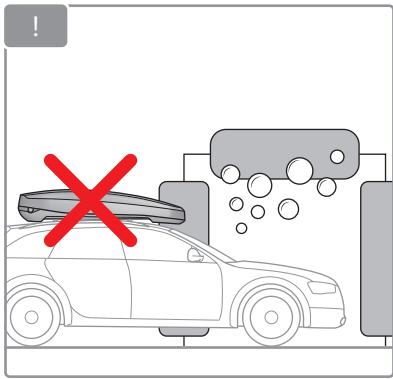

min. 23 mm
max. 35 mm

7

8

Made for Norwegian Adventures

packline.no

packline.se

packline-roofbox.com