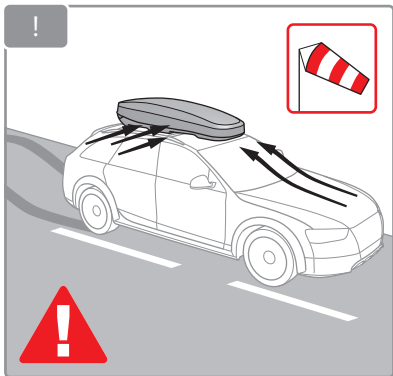

min. 23 mm
max. 35 mm

7

8

Made for Norwegian Adventures

packline.no

packline.se

packline-roofbox.com