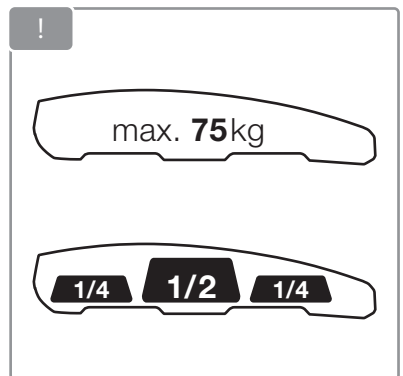

PACKLINE®

Packline NX Twin
Packline NX Twin XL
Packline NX Traveller

Made for Norwegian
Adventures

i

130

max. 75kg

max. 95 mm

min. 23 mm
max. 35 mm

min. 23 mm
max. 35 mm

7

8

Made for Norwegian Adventures

packline.no

packline.se

packline-roofbox.com