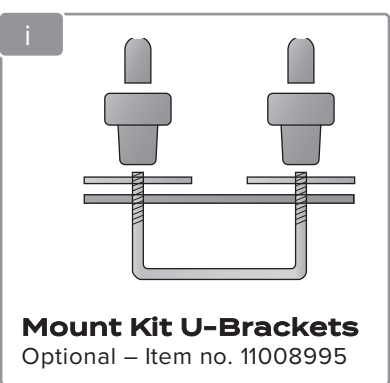

min. 23 mm
max. 35 mm

7

8

Made for Norwegian Adventures

packline.no

packline.se

packline-roofbox.com