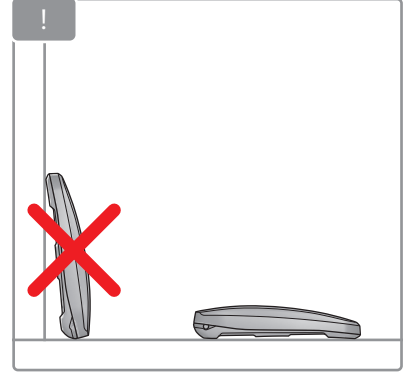

min. 23 mm
max. 35 mm

7

8

Made for Norwegian Adventures

packline.no

packline.se

packline-roofbox.com