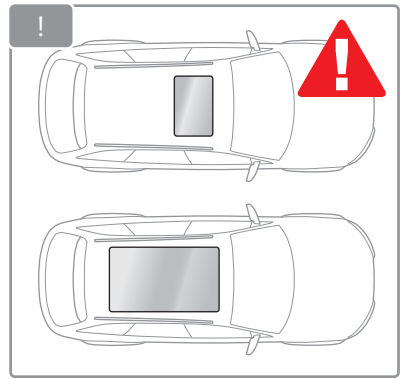

min. 23 mm
max. 35 mm

7

8

Made for Norwegian Adventures

packline.no

packline.se

packline-roofbox.com