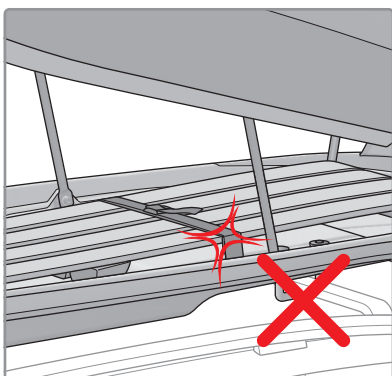

min. 23 mm
max. 35 mm

7

8

Made for Norwegian Adventures

packline.no

packline.se

packline-roofbox.com