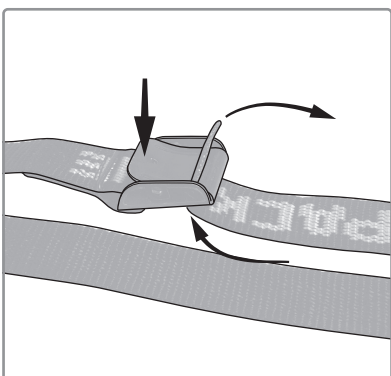

PACKLINE®

Packline NX Twin
Packline NX Twin XL
Packline NX Traveller

Made for Norwegian
Adventures

i

130

max. 75kg

max. 95 mm

min. 23 mm
max. 35 mm

min. 23 mm
max. 35 mm

7

8

Made for Norwegian Adventures

packline.no

packline.se

packline-roofbox.com