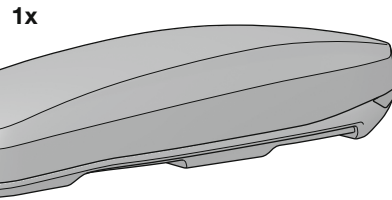

PACKLINE®

Packline NX Twin
Packline NX Twin XL
Packline NX Traveller

Made for Norwegian
Adventures

i

130

max. 75kg

max. 95 mm

min. 23 mm
max. 35 mm