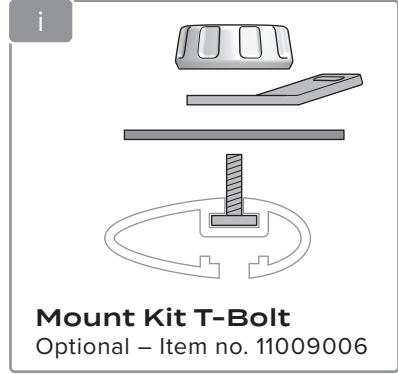

PACKLINE®

Packline NX Twin
Packline NX Twin XL
Packline NX Traveller

Made for Norwegian
Adventures

i

130

max. 75kg

max. 95 mm

min. 23 mm
max. 35 mm

min. 23 mm
max. 35 mm

7

8

Made for Norwegian Adventures

packline.no

packline.se

packline-roofbox.com